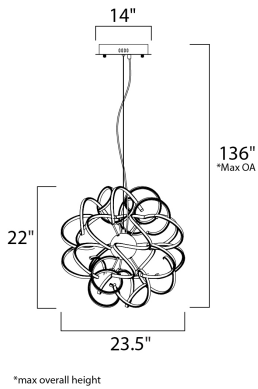

PRODUCT DESCRIPTION

This contemporary collection features a cork screw configuration of Polished Chrome metal surrounding bands of 3000K LED. This eclectic approach to lighting design is sure to please those looking for a unique source of light.

MEASUREMENTS

- DIMENSION : 23.5" L x 23.5" W x 22" H
- MAX OAH : 136" OAH
- CANOPY : 10" W x 2" H x 10" L
- HANGING WEIGHT : 8.4 lb

LAMPING

- INPUT VOLTAGE : 120V
- LUMENS : 4,830 Rated (3,650 Del.)
- BULB : 1 x 69W LED PCB Integrated , 69W Total
- BULB INCLUDED : (Integrated)
- DIMMABLE : Triac CL
- CRI : 80+ CRI
- COLOR_TEMP : 3000K